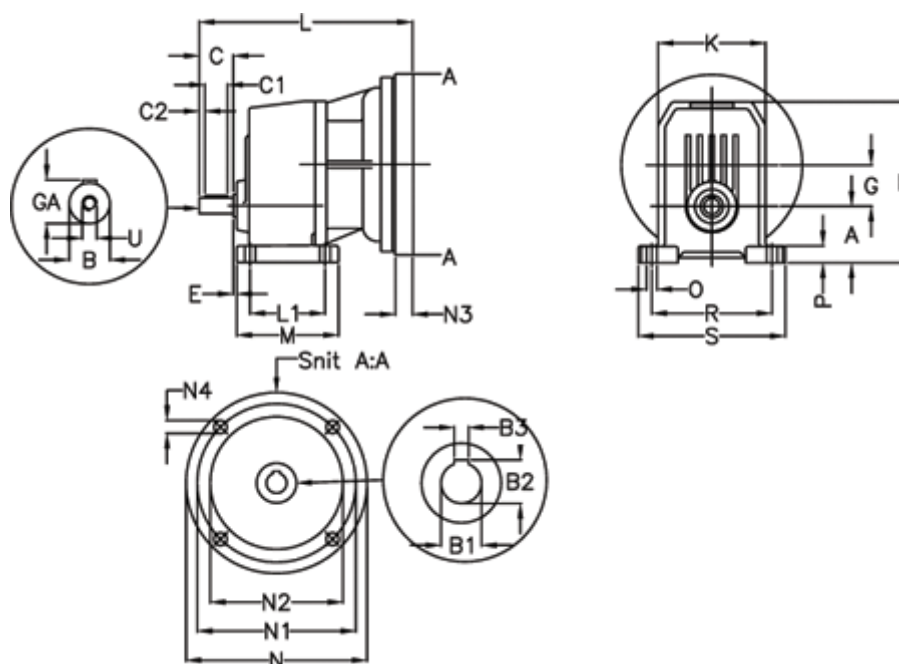

Article number: 40550400611235

Description: Single Stage Helical Gear
S 401-6,1-P90B5

Measures

A = 70	E = 23.0	M = 165.0	R = 180
B = 28	F = 8x7x50	N = 200	S = 215
B1 = 24	G = 61.7	N1 = 165	U = M8
B2 = 27.3	GA = 31.0	N2 = 130	
B3 = 8	H = 224.5	N3 = -	
C = 60	K = 155	N4 = M12x16	
C1 = 50	L = 304	O = 14	
C2 = 5	L1 = 125.0	P = 21.0	